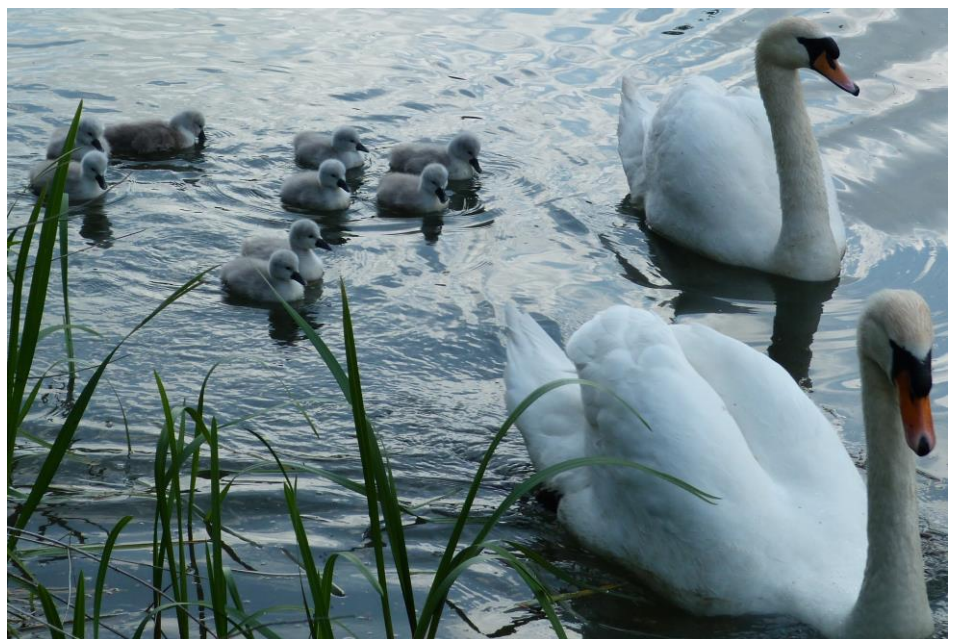

Within Reach

June/July 2015

Small Copper at Lackford Lakes

Swallow on wire outside Alison Lewis' house

**Red-Headed Cardinal beetle at
Lackford Lakes**

Sophie Bell, Freya Thomas, Anya Tabecki, Susie Tucker and Chris Bridgman. Bottisham Leavers Do